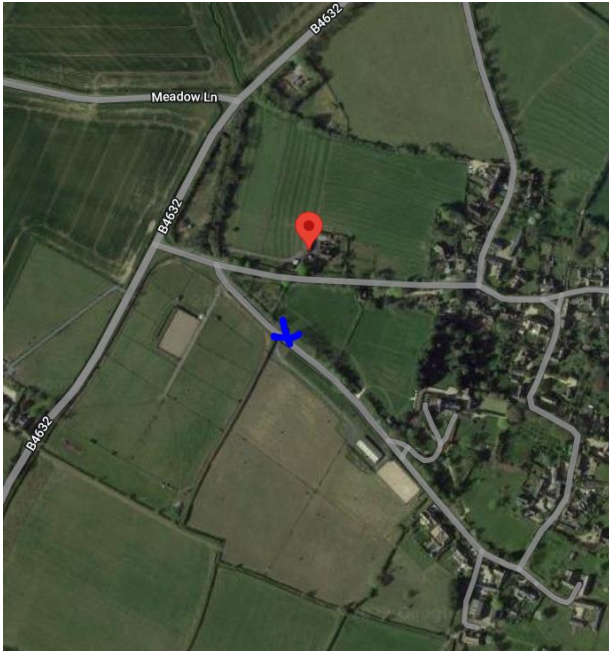

Address: Brookside Lodge, Acrey Lane, Laverton, Broadway, WR12 7NA. However the postcode takes you to the red marker in the below screenshot, but the yard entrance is actually where the cross is on the map. The driveway entrance is two 5 bar gates that will be open for you. Please see the pin via Google Maps below or alternatively the What3Words code)

**Driveway Entrance What3Words:
lobby.harshest.approach**

**Driveway Entrance Google Pin:
<https://maps.app.goo.gl/uxKLmT2S5ZWUDkBZ8>**

Please park on the gravel in front of the barn.

Any issues contact Cassey: 07920 259432