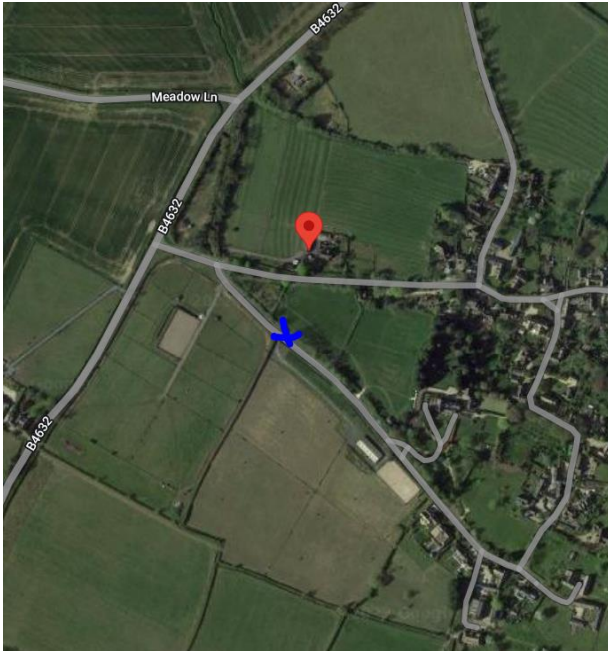

## Jonty Evans Eventing, Laverton – 8<sup>th</sup> February

**Address: Brookside Lodge, Acrey Lane, Laverton, Broadway, WR12 7NA. However the postcode takes you to the red marker in the below screenshot, but the yard entrance is actually where the cross is on the map. The driveway entrance is two 5 bar gates that will be open for you. Please see the pin via Google Maps below or alternatively the What3Words code)**

**Driveway Entrance What3Words:  
lobby.harshest.approach**

**Driveway Entrance Google Pin:  
<https://maps.app.goo.gl/uxKLmT2S5ZWUDkBZ8>**

**Please park on the gravel in front of the barn.**

**Any issues contact Cassey: 07920 259432**