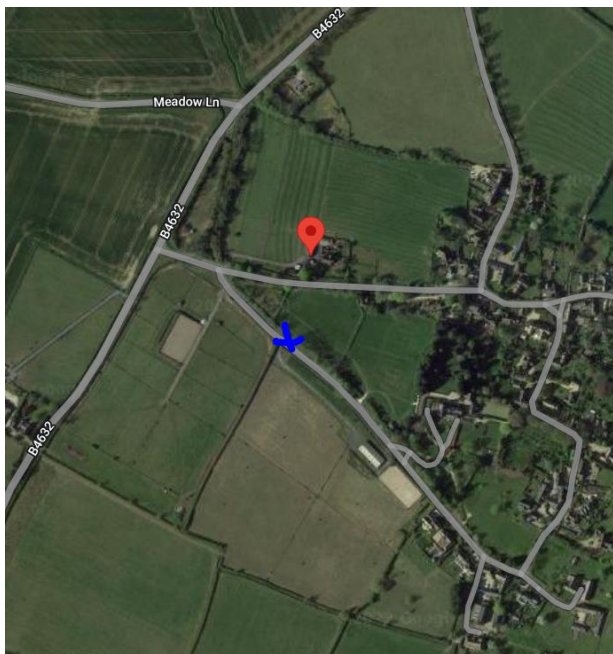

Jonty Evans Eventing, Laverton – 17th November

Time	Name
9am	Imogen Addison
10am	Vicky Wraight
	Emily Pain
	SPACE
11am	Lizzie Bates
12pm	Rachel Ansty

Jonty Evans Eventing, Laverton – 17th November

Address: Brookside Lodge, Acree Lane, Laverton, Broadway, WR12 7NA. However the postcode takes you to the red marker in the below screenshot, but the yard entrance is actually where the cross is on the map. The driveway entrance is two 5 bar gates that will be open for you. Please see the pin via Google Maps below or alternatively the What3Words code)

**Driveway Entrance What3Words:
lobby.harshest.approach**

**Driveway Entrance Google Pin:
<https://maps.app.goo.gl/uxKLmT2S5ZWUDkBZ8>**

Please park on the gravel in front of the barn.

Any issues contact Cassey: 07920 259432